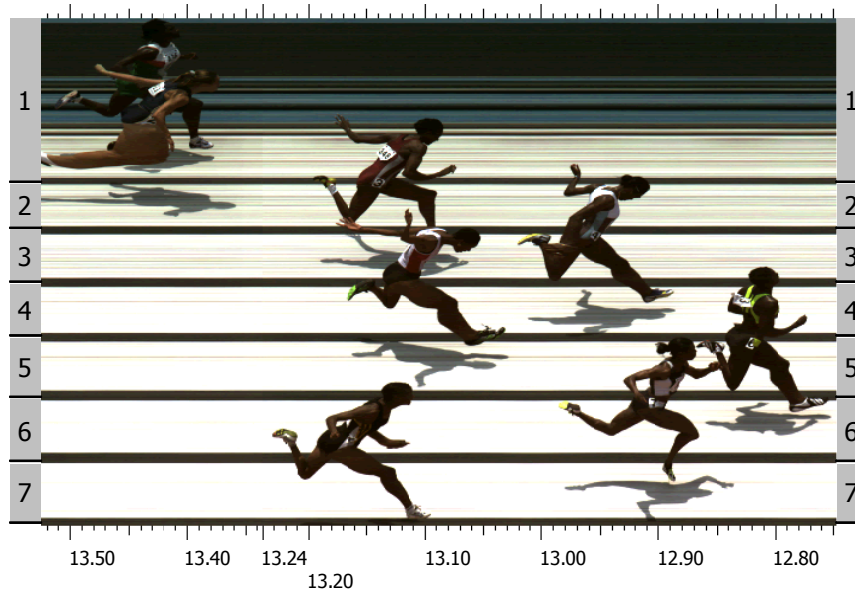

**100 Meter Hurdles Women (17-2-1)****Finish - Outside Maine****Start: 6/21/1998 13:41:52.29 Wind: +0.6 M/S**

Place	Id	Lane	First Name	Last Name	Affiliation	Time	ReacTim
1	643	6	Angela	Vaughn	UNIVERSITY OF TEXAS	12.80	0.162
2	391	7	Tonya	Lawson	Unattached	12.88	0.162
3	161	4	Cheryl	Dickey	NIKE	12.94	0.190
4	61	5	Elisha	Brewer	UNIV OF ARKANSAS	13.09	0.160
5	348	3	Rosa	Jolivet-Outing	TEXAS A & M UNIV	13.11	0.158
6	53	8	Dawn	Bowles	ASICS	13.13	0.179
7	413	2	Tiffany	Lott	Unattached	13.40	0.134
8	436	1	Yolanda	McCray	Unattached	13.41	0.162