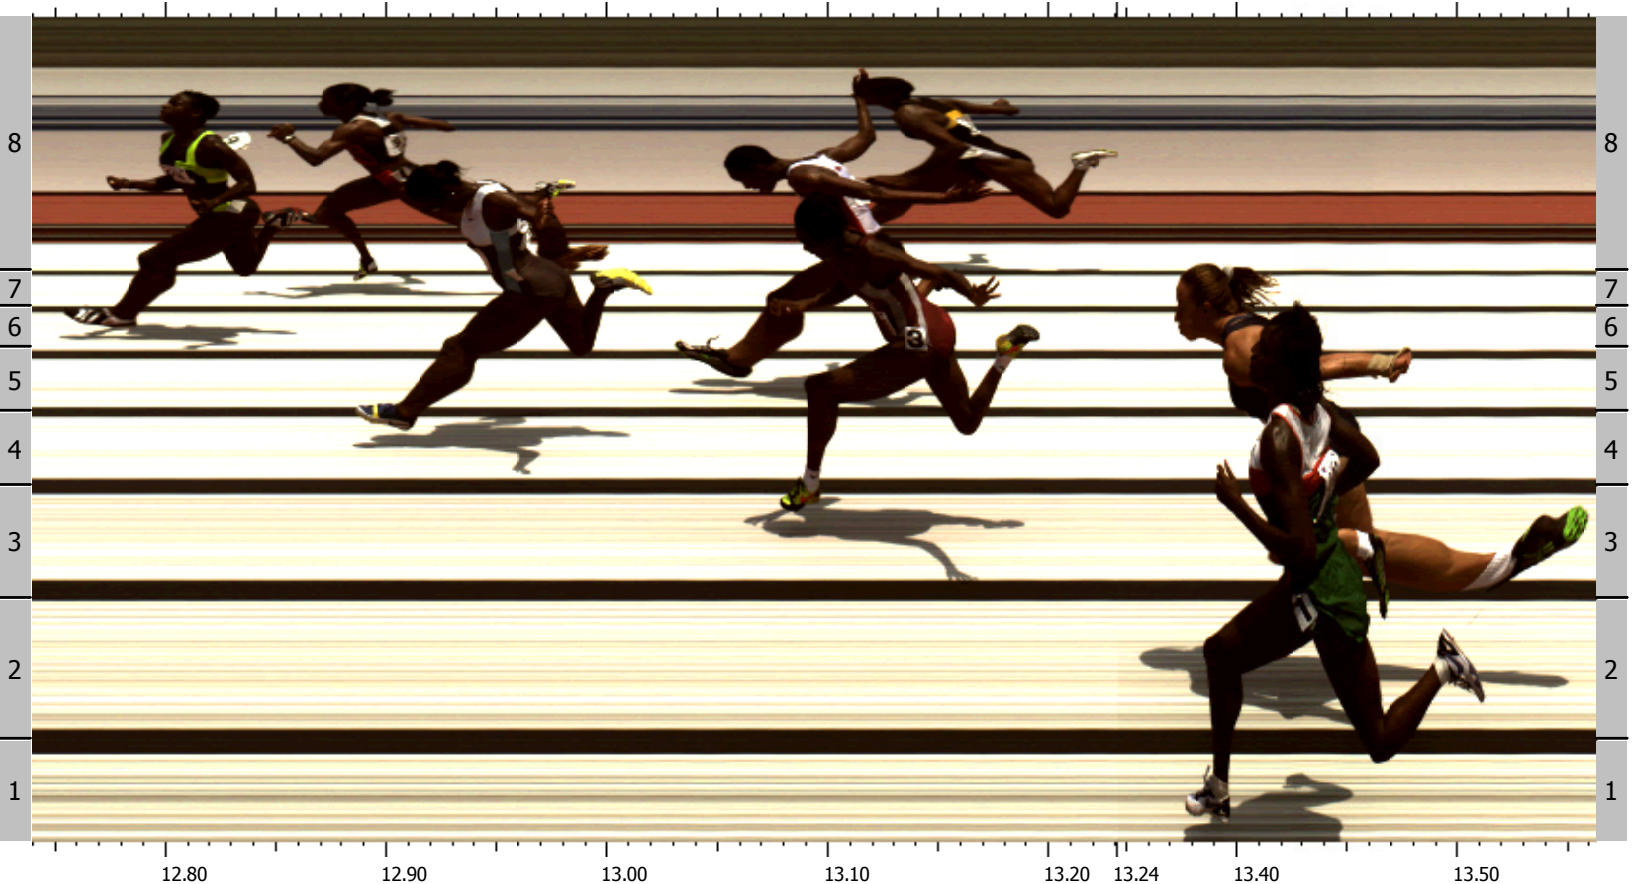

**100 Meter Hurdles Women (17-2-1)****Finish - Inside Maine****Start: 6/21/1998 13:41:52.29 Wind: +0.6 M/S**

Place	Id	Lane	First Name	Last Name	Affiliation	Time	ReacTim
1	643	6	Angela	Vaughn	UNIVERSITY OF TEXAS	12.80	0.162
2	391	7	Tonya	Lawson	Unattached	12.88	0.162
3	161	4	Cheryl	Dickey	NIKE	12.94	0.190
4	61	5	Elisha	Brewer	UNIV OF ARKANSAS	13.09	0.160
5	348	3	Rosa	Jolivet-Outing	TEXAS A & M UNIV	13.11	0.158
6	53	8	Dawn	Bowles	ASICS	13.13	0.179
7	413	2	Tiffany	Lott	Unattached	13.40	0.134
8	436	1	Yolanda	McCray	Unattached	13.41	0.162